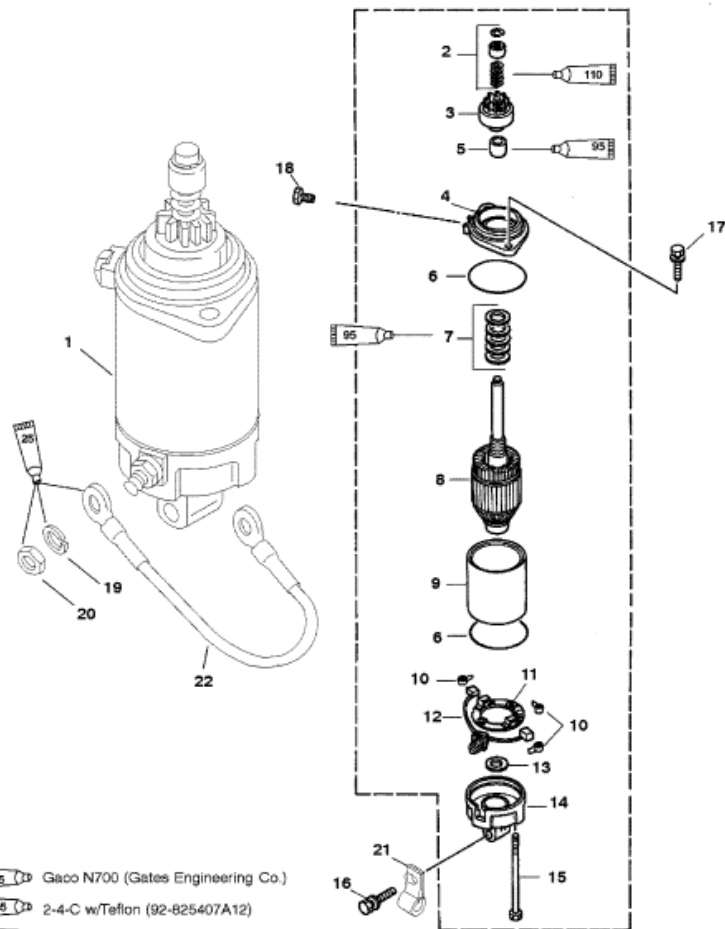

Parts List

Ref	Class	Part	Description	Qty	Comment	Footnote
1	50	825095	STARTER MOTOR	1		
2		809556	RETAINER	1		
3		809555	GEAR	1		
4		809557	BRACKET-FRONT	1		
5		809588	METAL	1		
6	25	809550	O RING	2		
7	12	809548	WASHER KIT	1		
8		809547	ARMATURE	1		
9		809549	STATOR	1		
10	24	809553	SPRING	3		
11		809552	BRUSH HOLDER ASSEMBLY	1		
12		809551	BRUSH SET	1		
13	12	809548 1	WASHER	1		
14		809554	BRACKET-REAR	1		
15	10	809558	BOLT	2		
16	10	40011153	BOLT (M8 X 45)	1		
17	10	824071 7	BOLT (M8 X 30)	2		
18	10	818934 20	BOLT (M8 X 20)	1		
19	13	26992	LOCKWASHER	1		
20	11	64015	NUT	1		
21	54	814634	J CLAMP	1		
22	84	93388A 6	CABLE	1		

- Gaco N700 (Gates Engineering Co.)
- 2-4-C w/Teflon (92-825407A12)
- 4-stroke Outboard Oil (92-828000A12)